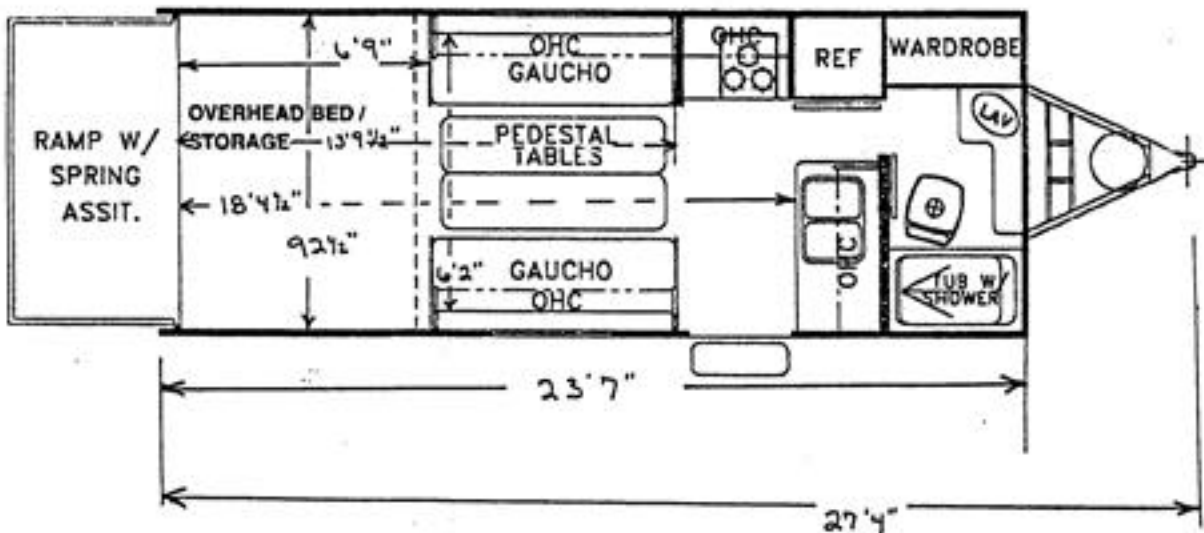

**SKY RIVER RV**  
 1039 E. El Camino Real  
 Sunnyvale, CA 94087  
 408-749-0117

**1998 FOREST RIVER  
 SPORT UTILITY HAULER**

**STANDARD EQUIPEMENT**

AWNING	WATER HEATER BY-PASS
ROOF RACK & LADDER	45 AMP CONVERTER
22" OVEN W/3 BURNER HIGH OUTPUT	OAK FRAMED CABINET DOORS
OUTSIDE SHOWER	DOUBLE STEPS
CABLE HOOK-UP	54" X 90" OVERHEAD BED
AM/FM STEREO CASSETTE	BED LADDER
ESCAPE HATCH OVER BED	16M BTU FURNACE
LP GAS DETECTOR	MINI-BLINDS
POWER VENT BATH	STAINLESS STEEL SINK
EASY LATCH DOOR	

**FEATURES**

72" REAR ENTRY DOOR
58" TONGUE & GROOVE FLOOR
LARGER OVERHEAD STORAGE DOORS
SPRING ASSISTED REAR RAMP
LINOLEUM THROUGHOUT

All information subject to change without notice.  
 All weights are approximate.

**SPECIFICATIONS & WEIGHTS**

100 GALLON FRESH WATER	700 LB HITCH WEIGHT
40 GALLON GREY HOLDING TANK	4,400 LB AXLE WEIGHT
28 GALLON BLACK HOLDING TANK	5,250 LB DRY WEIGHT
1 1/2" FRESH WATER DRAIN VALVE	7,700 LB GVWR